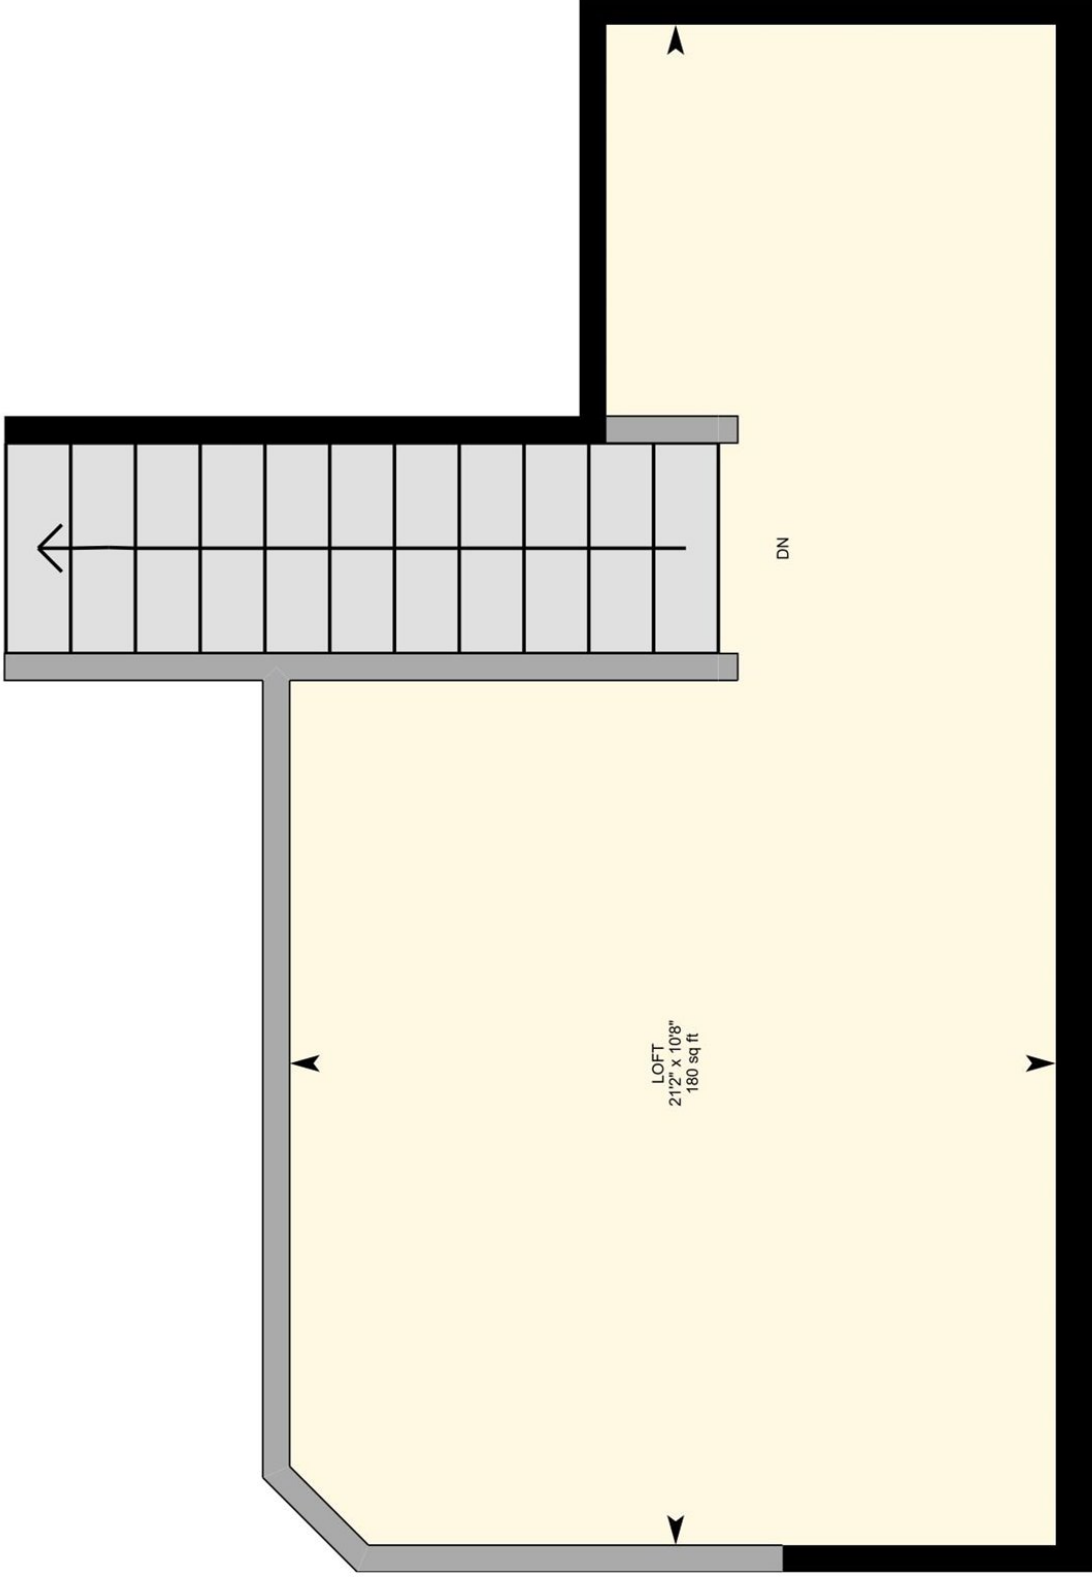

422-4205 Gellatly Rd S, West Kelowna, BC

Upper Level Exterior Area 252.39 sq ft
Interior Area 212.06 sq ft

PREPARED: 2024/01/25

White regions are excluded from total floor area in iGUIDE floor plans. All room dimensions and floor areas must be considered approximate and are subject to independent verification.